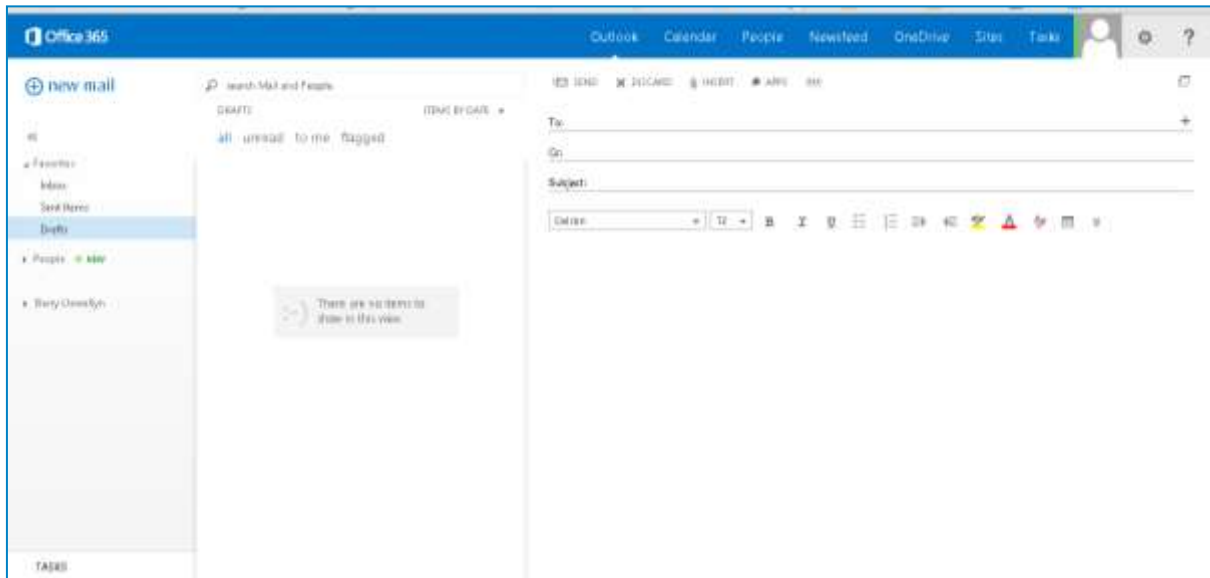

Student Email

Woohoo! I'm logged in! How do I write an email?

1. Find the "New Mail" button and click it. Enter an email address in to the "To" field, a Subject in to the "Subject" field and finally your message in to the big box at the bottom.

2. Once you have finished writing your email, press the "Send" button!