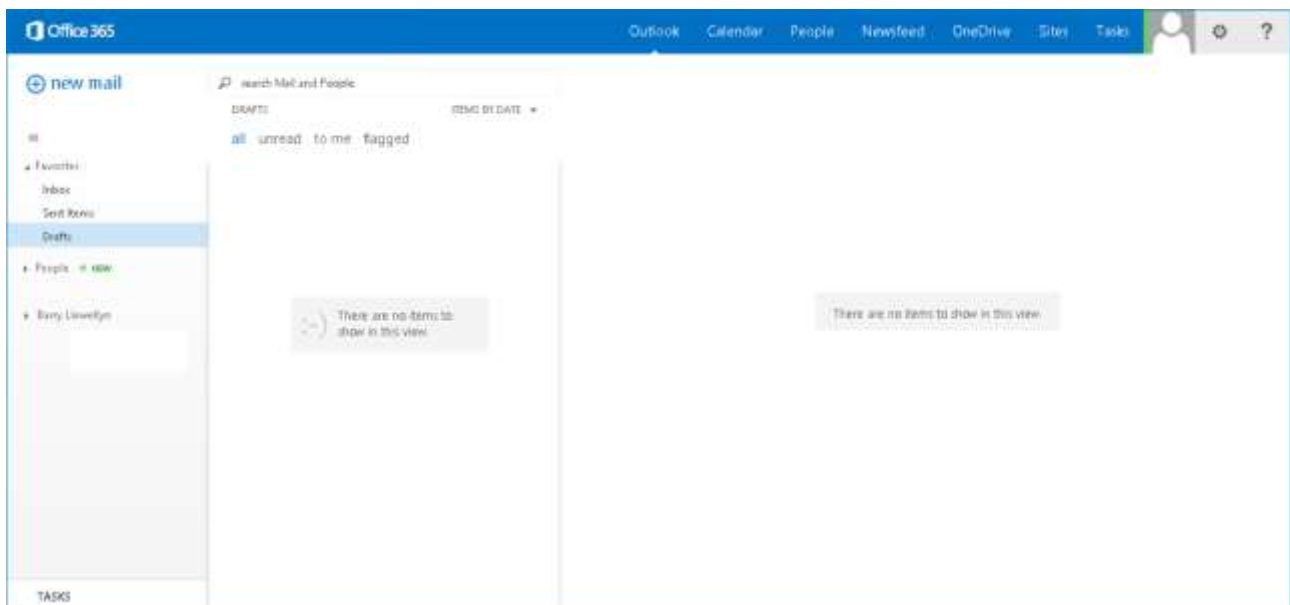

3. Enter your password – this is the password that you use to log in to a computer in College. Press “Sign In”. This will take you to your mailbox: